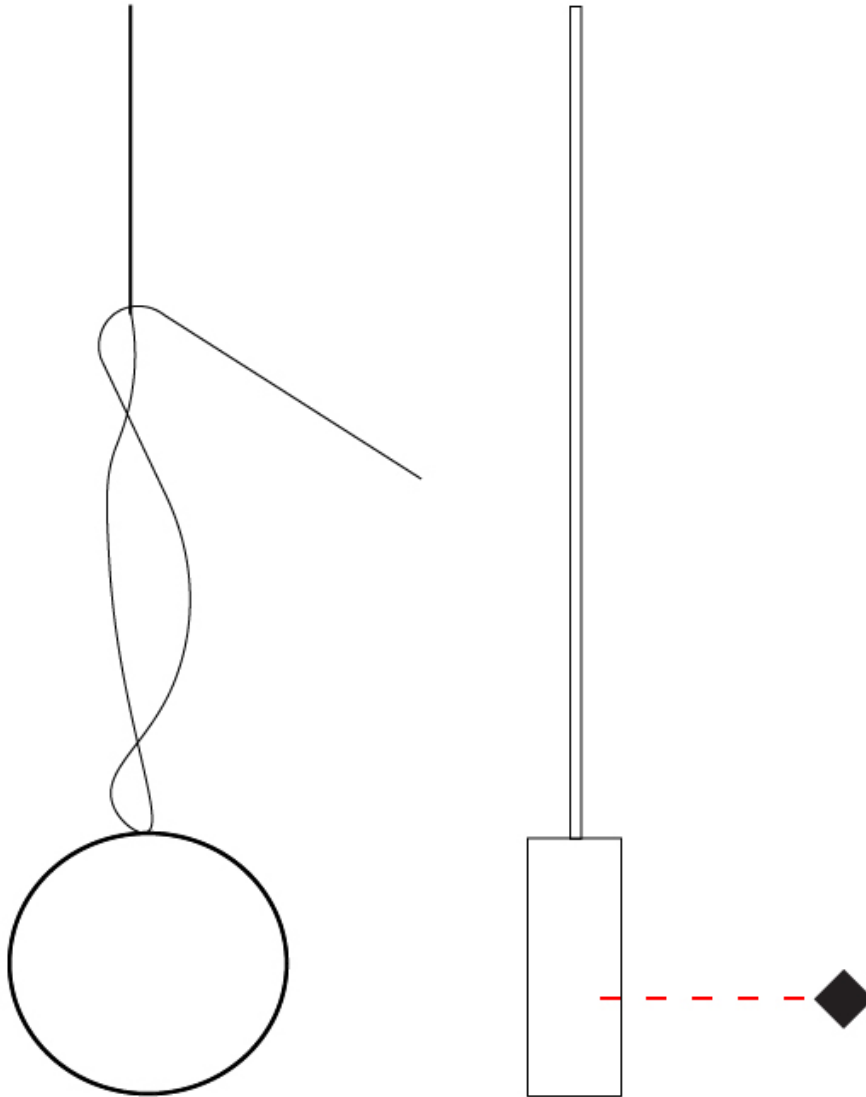

DO NOT DISTURB SUSPENSION

D131053-

PROJECT _____

TYPE _____

SPECIFIER _____

QUANTITY _____

DATE _____

D