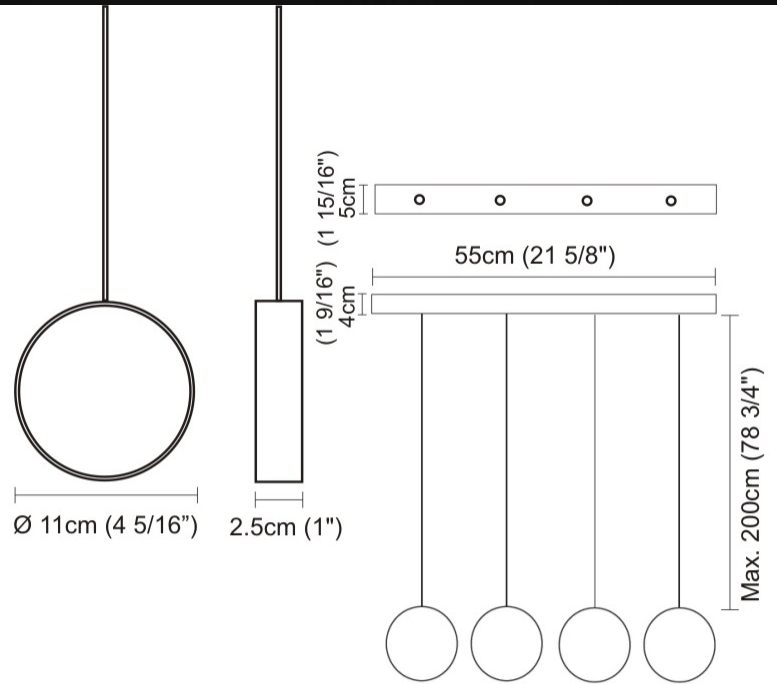

GENERAL

Series: Do Not Disturb _____
Brand: Knikerboker _____
Division: Design _____
Mounting Type: Suspension _____
Mounting Location: Ceiling _____
Subcategory: Ambient _____

PHYSICAL

Shape: Round _____
Length (mm): 550 _____
Length (in): 21 5/8 _____
Width (mm): 50 _____
Width (in): 2 _____
Light Distribution: Direct / Indirect _____
Diffuser: Opal _____
Fixture Finish: [EWH](#) / [EBK](#) / [MAN](#) / [COF](#) / [PRD](#) / [SLF](#) / [GLF](#) / [CLF](#) / [BRL](#) _____
Fixture Material: Aluminum _____
Cable Details: Silicon Coaxial Cable 1500mm / 59 1/16" _____

ELECTRICAL

Lamp Type: LED _____
Input Wattage (W): 32 _____
Total Output Wattage (W): 28 _____
Dimming: 0-10V Dimming / Phase Dimming (120Vac Only) _____
Driver Included: Yes _____
Driver Location: Integrated _____
Driver Type: Constant Voltage - Universal _____
Driver Class: Class 2 _____
Input Voltage (V): 120 - 277 _____
Output Voltage (V): 24 _____
Upon Request: (Not included - see components) Remote: Phase dimming @120Vac only / (Included) Integral: 0-10Vdc dimming / 277Vac _____

LED

Number of LEDs: 4 _____
Color Temperature (°K): 3000 _____
Max. Delivered Lumen (lm): 4000 _____
CRI: >85 CRI _____
Lamp Life (hrs): 50000 _____

OPTICAL

RATINGS AND CERTIFICATIONS

Certified By: Certified for North American Standards _____
IP rating: IP20 _____